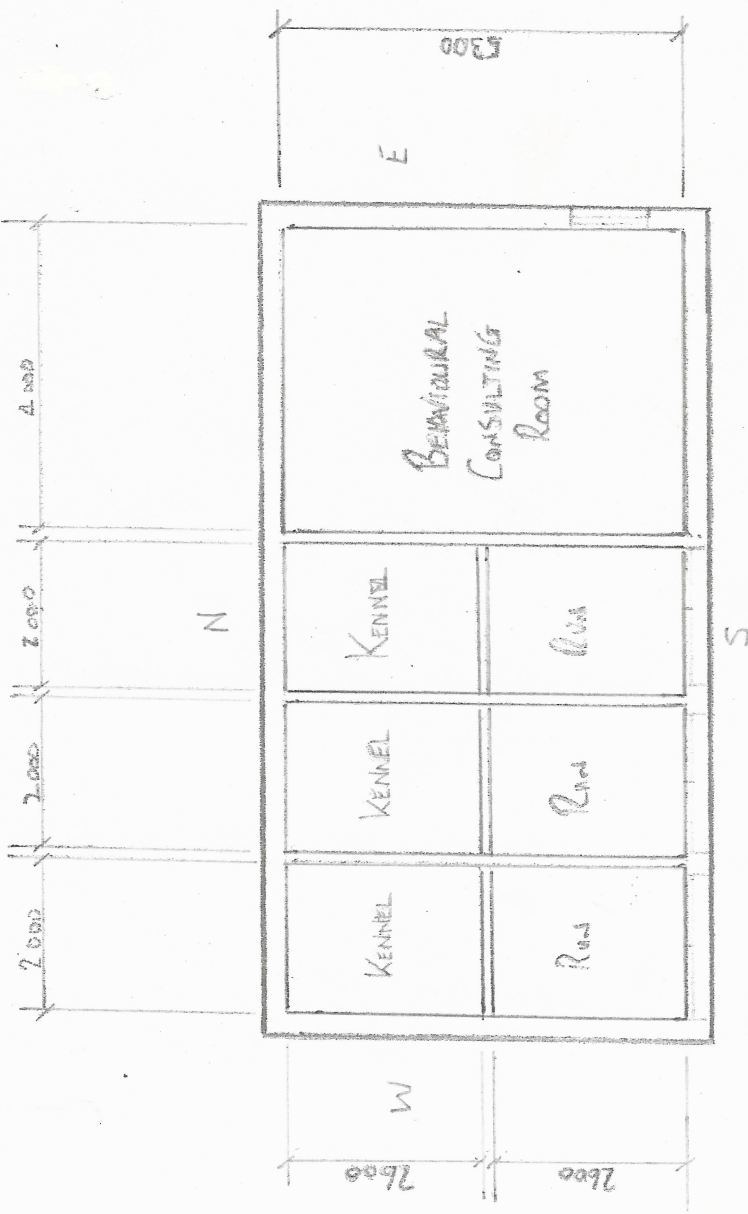

ALL DIMENSIONS IN MM
SCALE 1:100

COBBA LODGE
ULTON LANE
SOUTHAMPTON
SO16 0YB

ERECTION OF KENNELS / RUS + CONSULTING ROOM
22/00360 / FULLS

WEST VIEW

NORTH VIEW